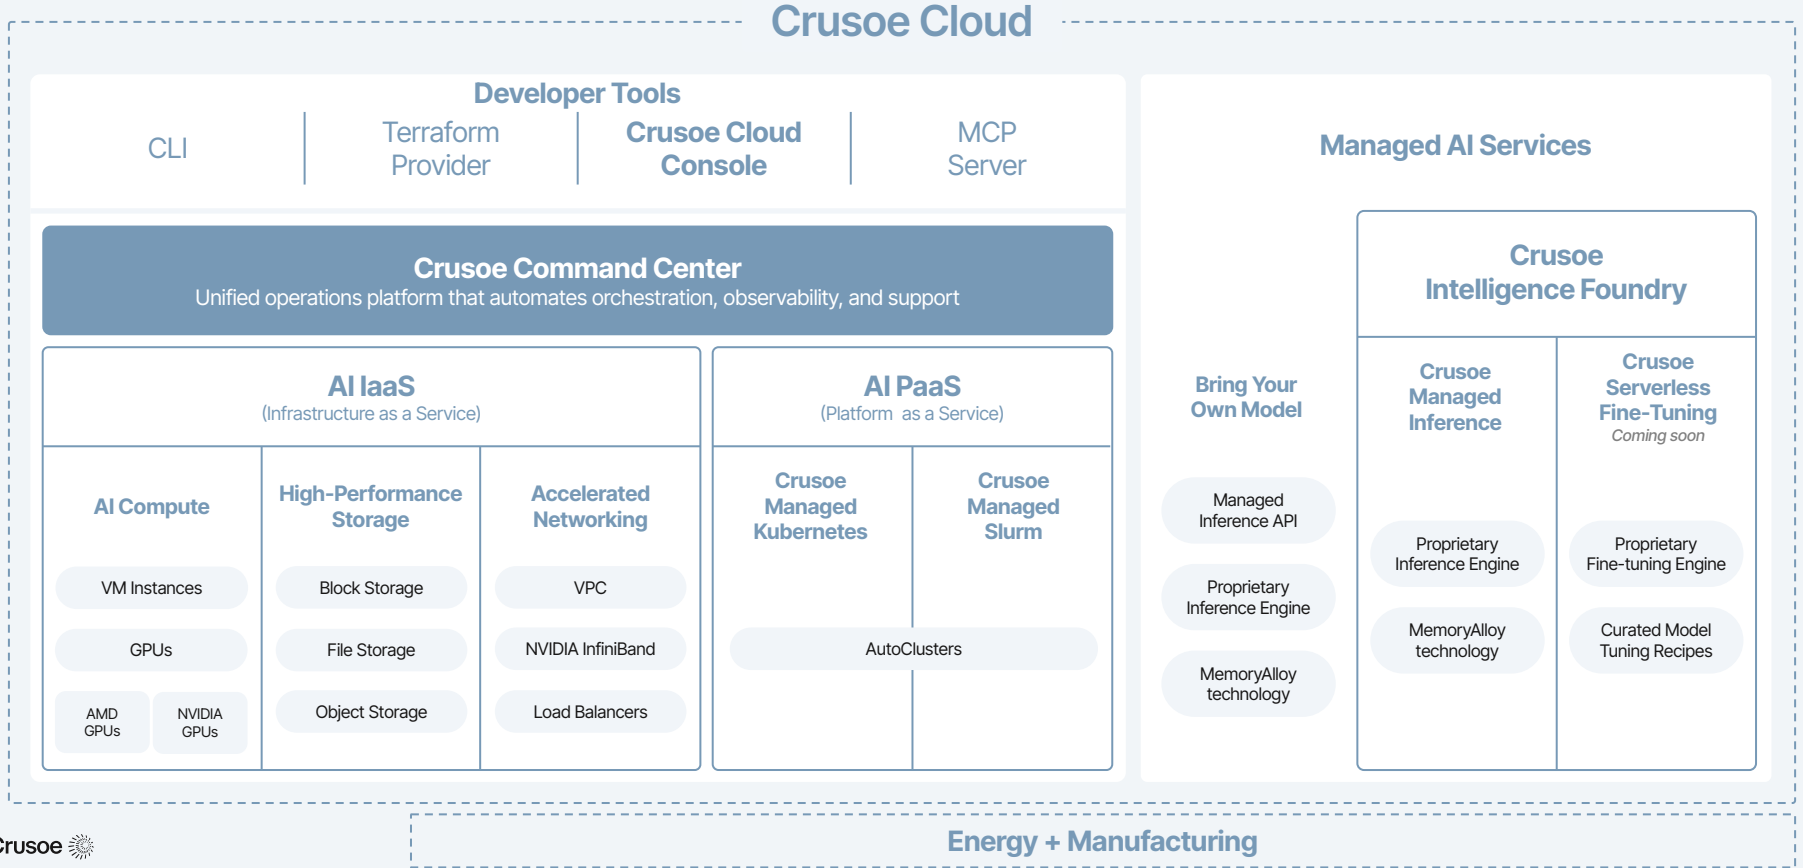

The world's first Vertically Integrated Cloud